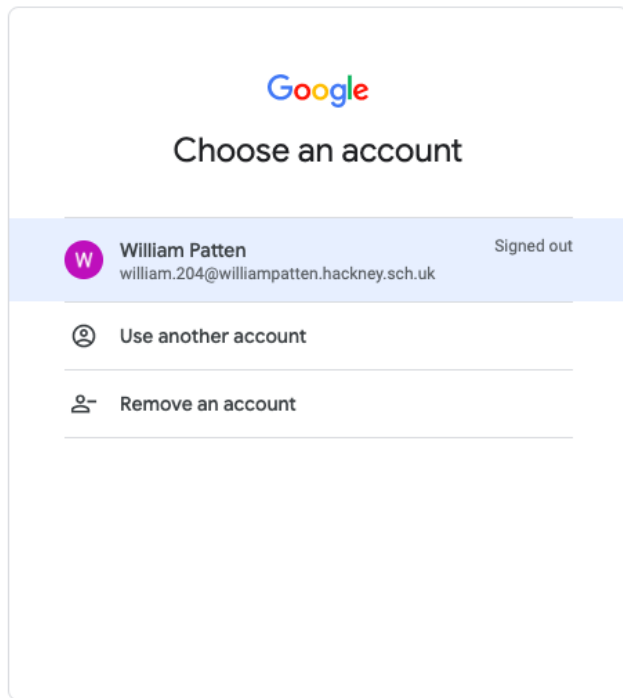

Signing in to Google Classroom

Go to <https://classroom.google.com>

Begin signing in to your child's account by choosing it from the list.

If it does not appear, click 'Use another account' and type in the email address we have given you. Click 'Next'.

Now enter the password. Click 'Next' again.

Once you are logged in, you will see your child's class.

☰ Google Classroom

Click on the class.

You will then be able to see the most recent homework on the 'stream' view.