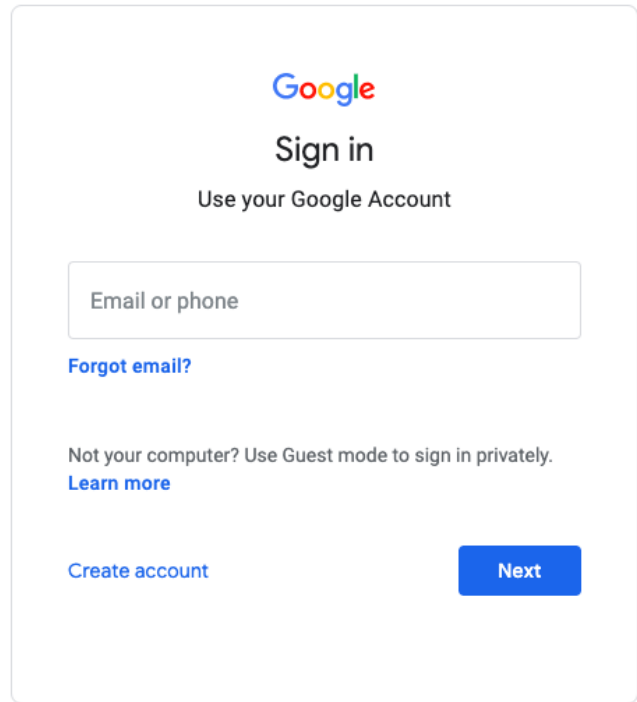

Signing in to Google Classroom

Go to <https://classroom.google.com>

Begin signing in to your child's account by choosing it from the list.

If it does not appear, click 'Use another account' and type in the email address we have given you. Click 'Next'.

Now enter the password. Click 'Next' again.

Once you are logged in, you will see your child's class.

☰ Google Classroom

Click on the class.

You will then be able to see the most recent homework on the 'stream' view.