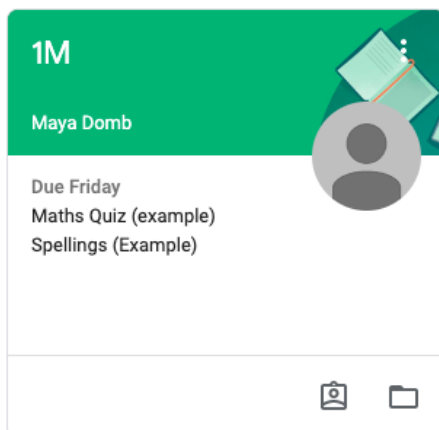

Now enter the password. Click 'Next' again.

Once you are logged in, you will see your child's class.

☰ Google Classroom

Click on the class.

You will then be able to see the most recent homework on the 'stream' view.